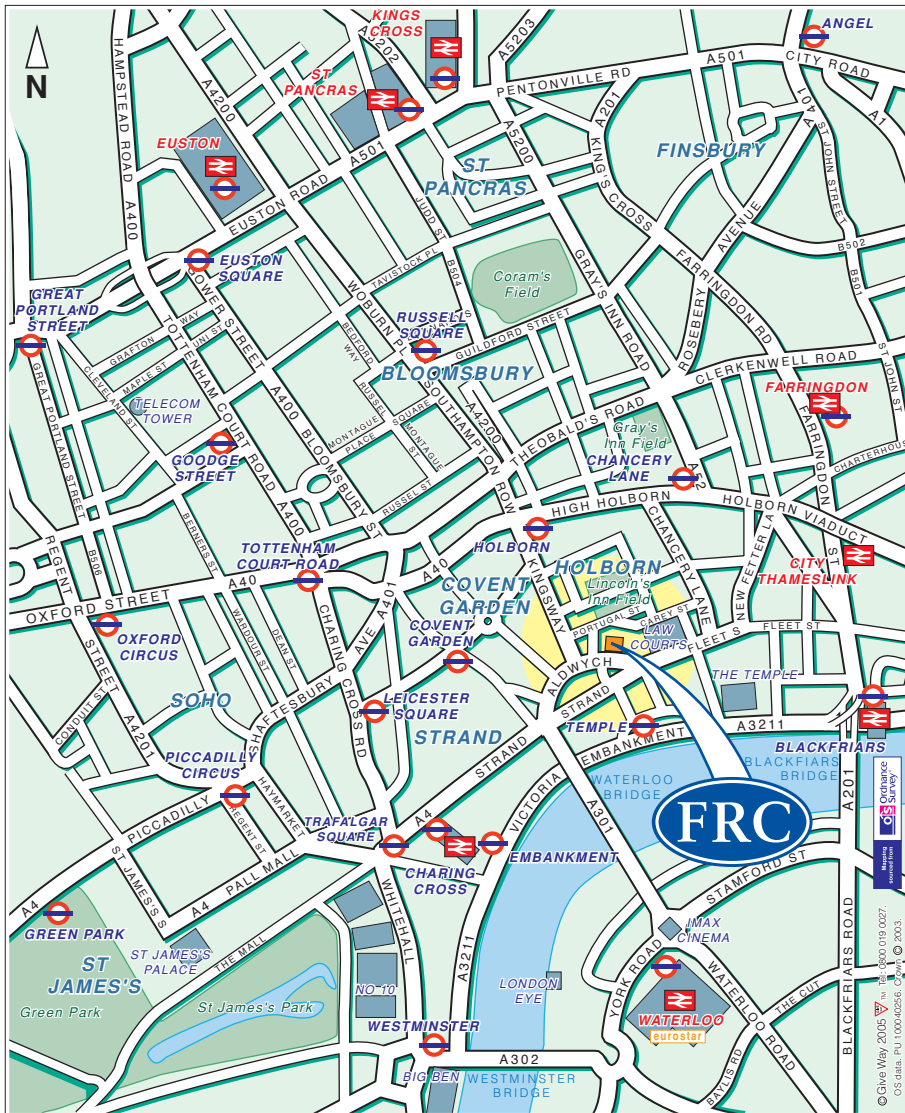

Financial Reporting Council

5th Floor
Aldwych House
71-91 Aldwych
London WC2B 4HN

Tel: +44 (0)20 7492 2300
Fax: +44 (0)20 7492 2301

www.frc.org.uk

Public Transport

 By Rail,
Blackfriars, Charing Cross, Waterloo,
City Thameslink, Kings Cross.

 By Tube,
Temple - Circle & District Lines
Holborn - Central & Piccadilly Lines
Covent Garden - Piccadilly Line

© Give Way 2005. OS data. PU 10004256. © 2003.